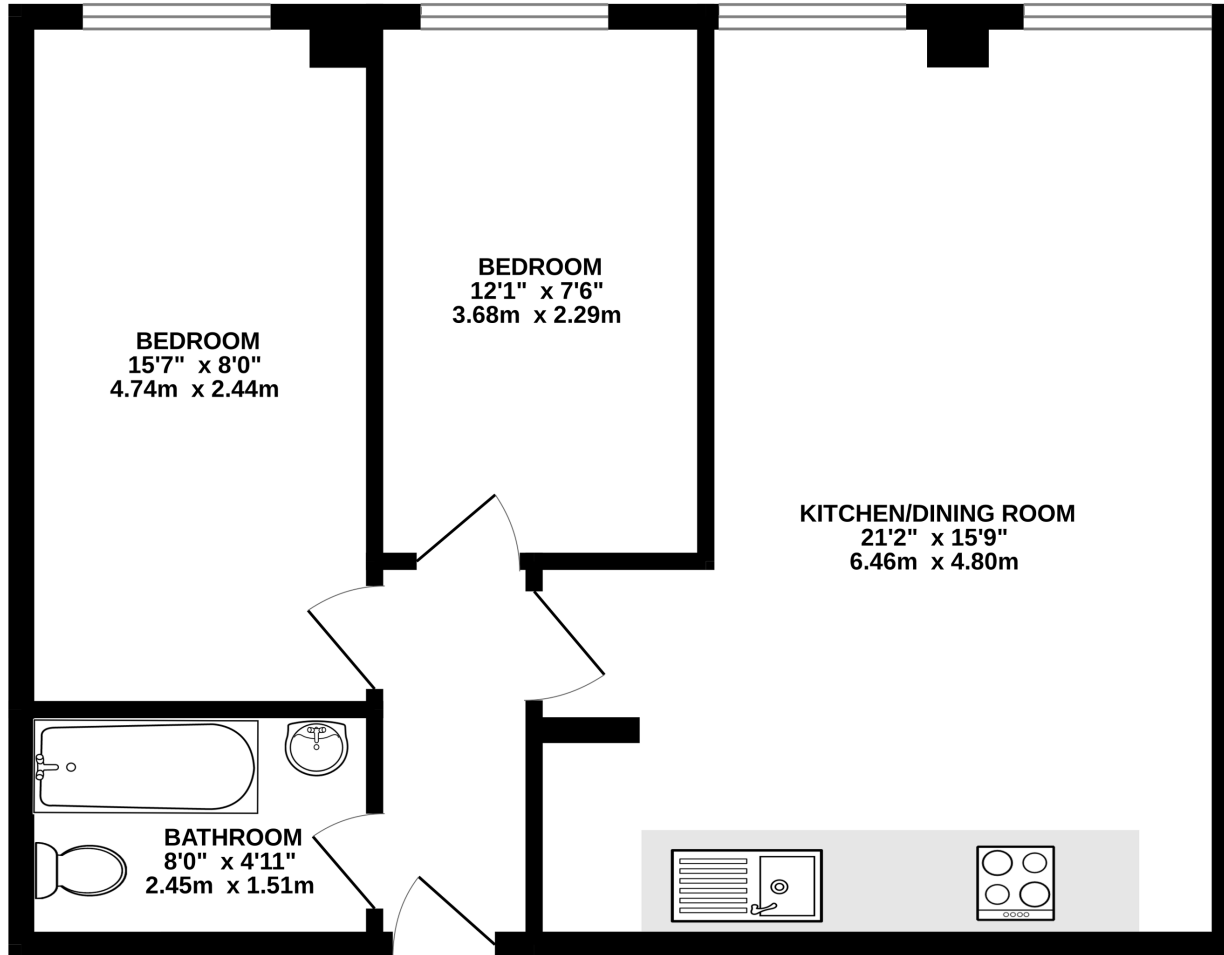

3RD FLOOR
591 sq.ft. (54.9 sq.m.) approx.

11 MAIDSWOOD HOUSE

TOTAL FLOOR AREA : 591 sq.ft. (54.9 sq.m.) approx.