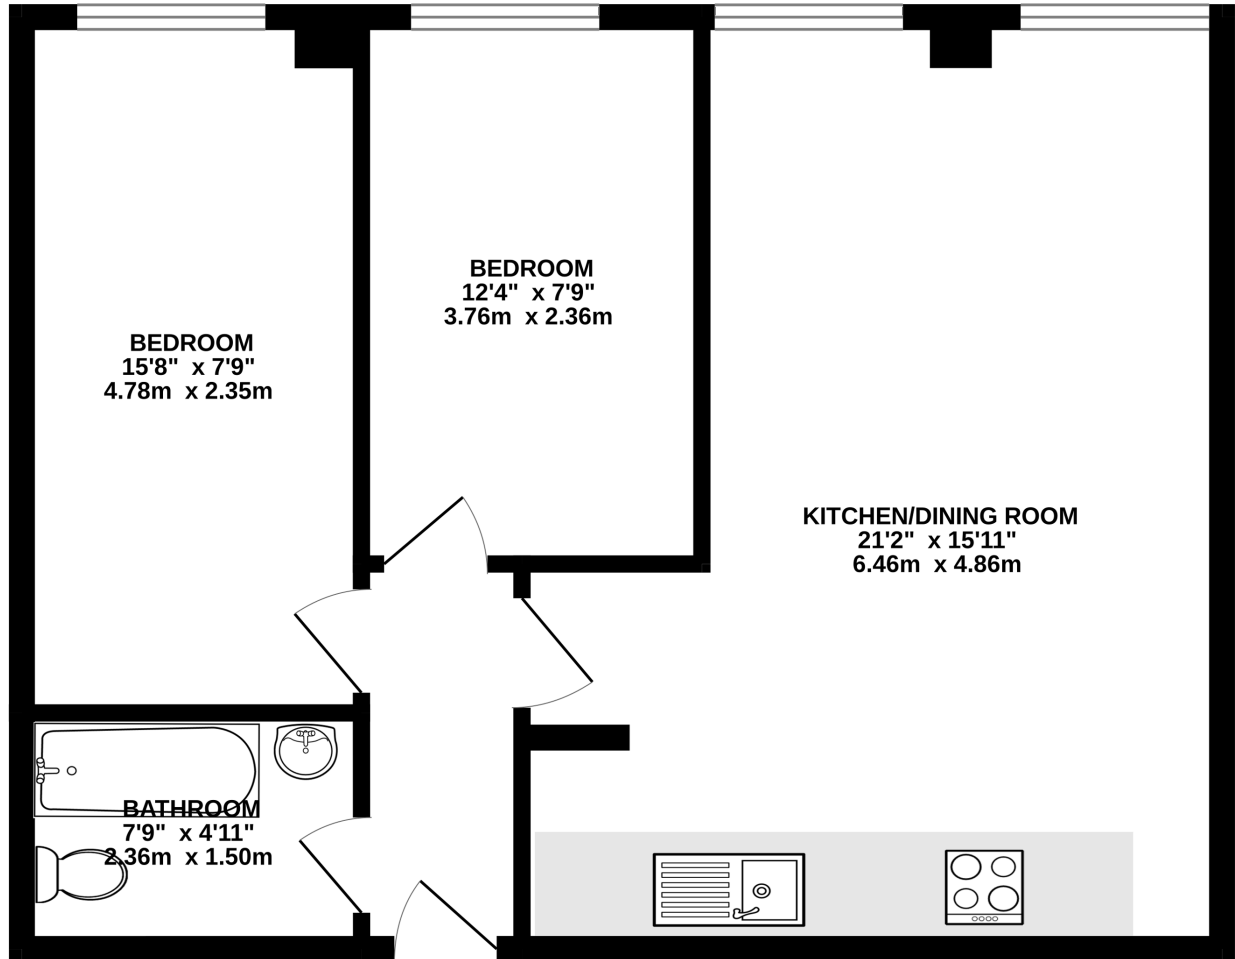

2ND FLOOR
588 sq.ft. (54.6 sq.m.) approx.

6 MAIDSWOOD HOUSE

TOTAL FLOOR AREA : 588 sq.ft. (54.6 sq.m.) approx.

Made with Metropix ©2024